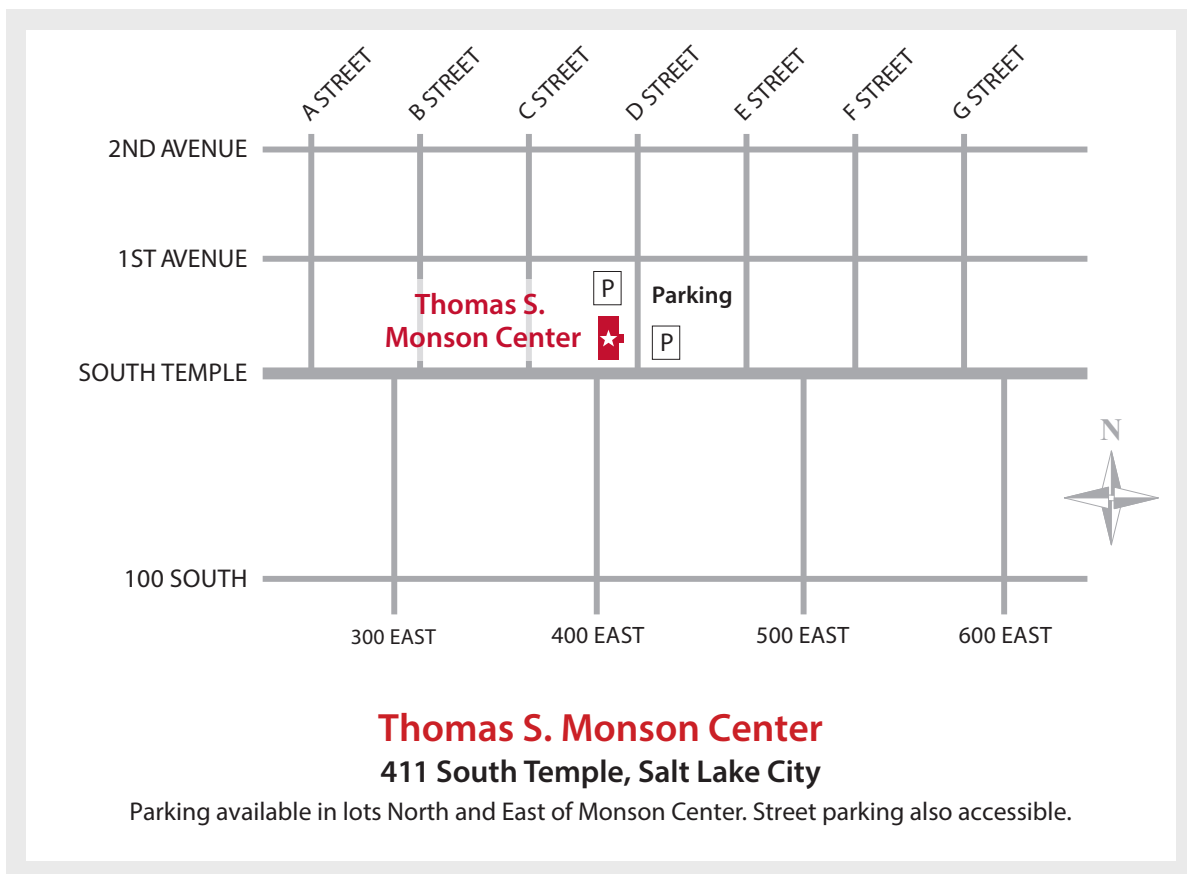

## Map & Driving Directions

### From the South

Take 1-15 Northbound to Exit 306, 600 South. Turn left onto State street. Follow State Street Northbound until South Temple. Turn right. Continue on South Temple to D Street and turn left. The Monson Center will be on your left.

### From the North

Take 1-15 Southbound to Exit 312 US-89, Beck Street. Continue on Beck street for 2.8 miles. Use the left two lanes to turn on Victory Road. Turn left onto 300 N. Turn right onto State Street. Turn left onto South Temple. Continue on South Temple to D Street and turn left. The Monson Center will be on your left.

### From the East

Take 1-80 West. Use the right lane to Exit 125, 700 East. Turn right onto 700 East. Continue on 700 East for 3.5 miles. Use the left 2 lanes to turn onto South Temple. Turn right onto D Street. The Monson Center will be on your left.